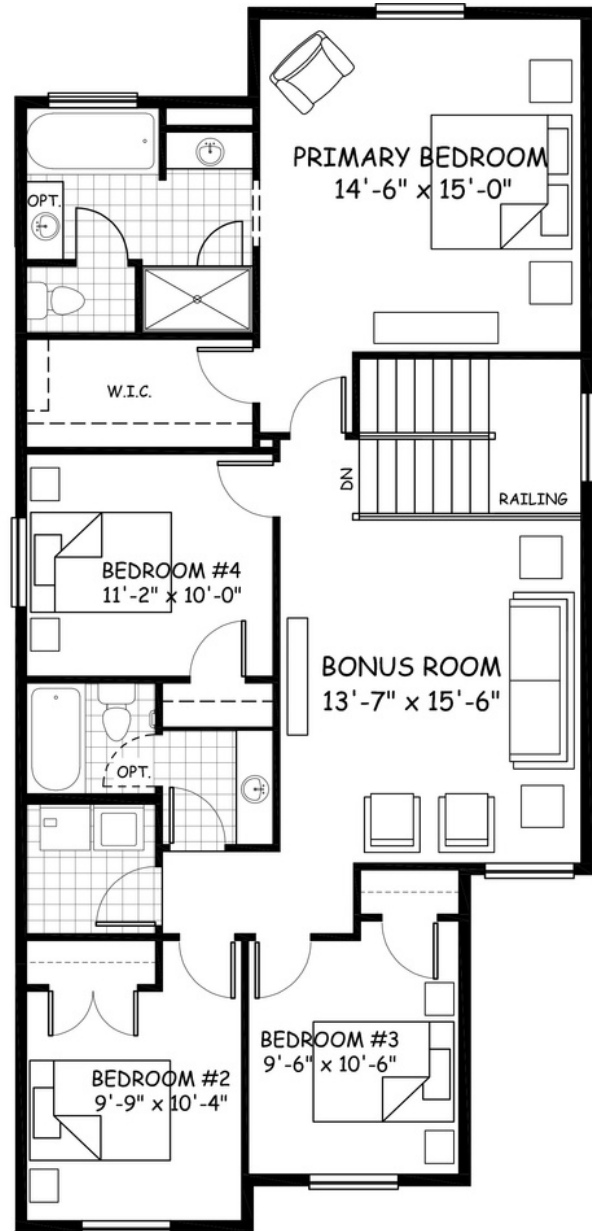

the Monte Carlo 7

**2183
sq.ft.**

4 bedrooms

2.5 bathrooms

26' wide

NOTES:

Artists's representation, may not be exactly as shown - all dimensions are approximate. All plans/designs are the exclusive property of Douglas Homes Ltd. Prices are subject to change without notice.

the Monte Carlo 7

2183 sq.ft.

26' wide
59' long

MAIN
972 sq.ft.

UPPER
1211 sq.ft.

Feb. 2023. Artists's representation, may not be exactly as shown and all dimensions are approximate. All plans/designs are the exclusive property of Douglas Homes Ltd. Prices are subject to change without notice.