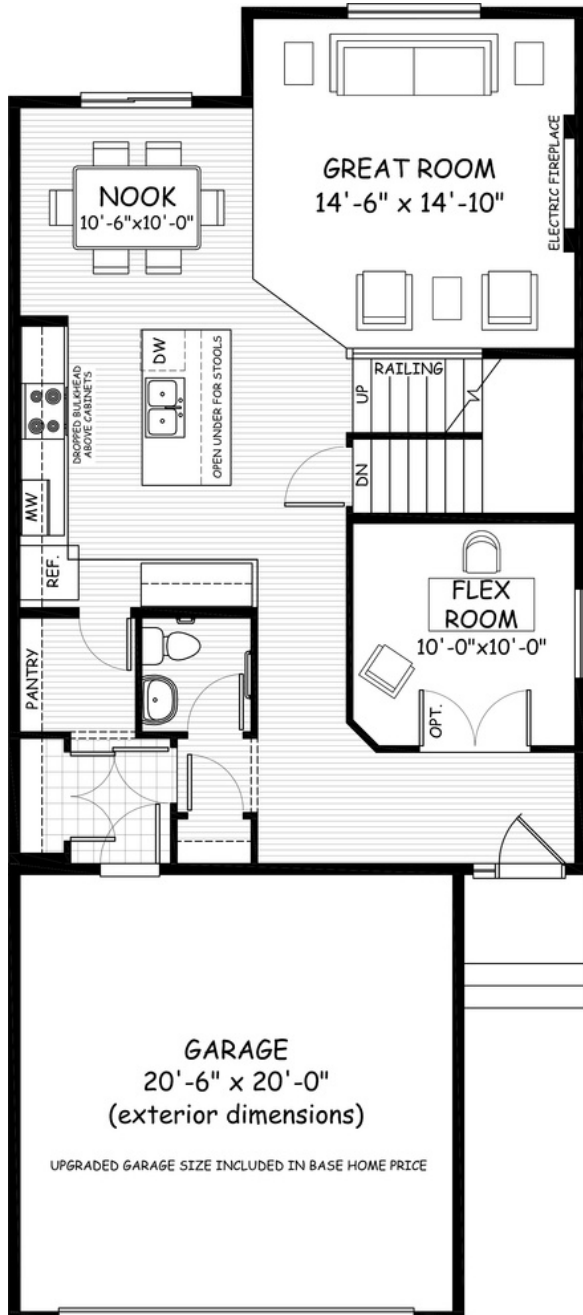

the Monte Carlo 7

**2183
sq.ft.**

4 bedrooms

2.5 bathrooms

26' wide

NOTES:

Artists's representation, may not be exactly as shown - all dimensions are approximate. All plans/designs are the exclusive property of Douglas Homes Ltd. Prices are subject to change without notice.

the Monte Carlo 7

2183 sq.ft.

26' wide
59' long

MAIN
972 sq.ft.

UPPER
1211 sq.ft.

Feb. 2023. Artists's representation, may not be exactly as shown and all dimensions are approximate. All plans/designs are the exclusive property of Douglas Homes Ltd. Prices are subject to change without notice.