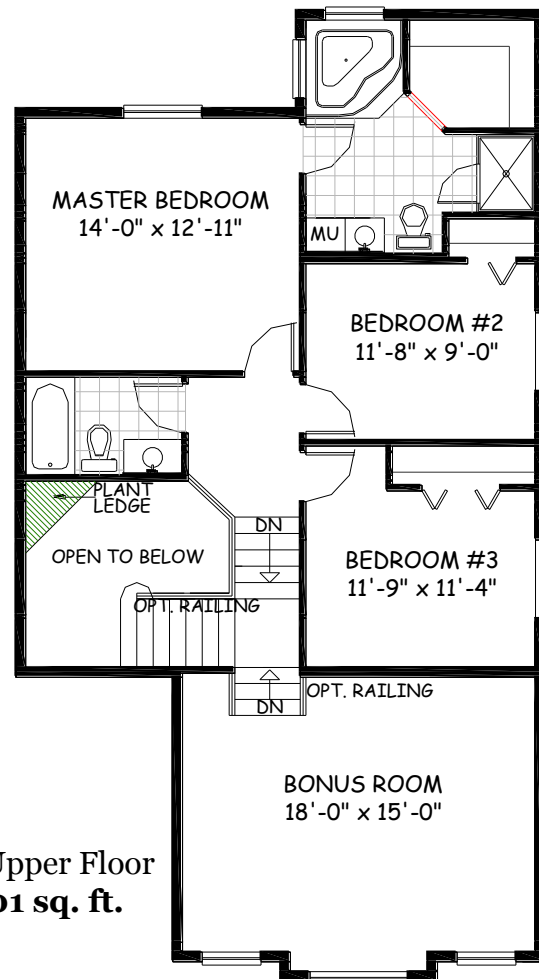

Main Floor  
854 sq. ft.

Upper Floor  
901 sq. ft.

27.05-08- 56-6

- Generous master bedroom with large 4 piece ensuite and walk-in closet
- Kitchen, nook and family room combine to create a great room effect
- Walk-through pantry
- Immense bonus room is ideal for home office, private gym, or children's social space