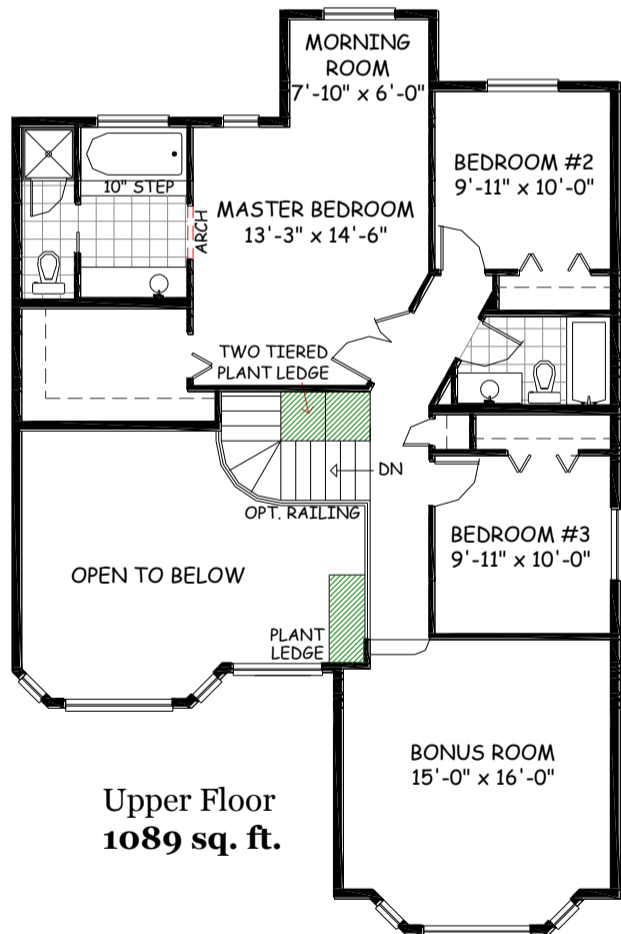

Main Floor  
1164 sq. ft.

Upper Floor  
1089 sq. ft.

36(34+2).05-08.57

- High vaulted ceilings, niche shelves and plant ledges in living room & foyer
- Great for large families with generous nook, family room, kitchen & main floor den or opt fourth bedroom & large bonus room
- Master bedroom features generous L-shaped walk-in closet, 4 piece ensuite with large window, soaker tub & separate shower stall