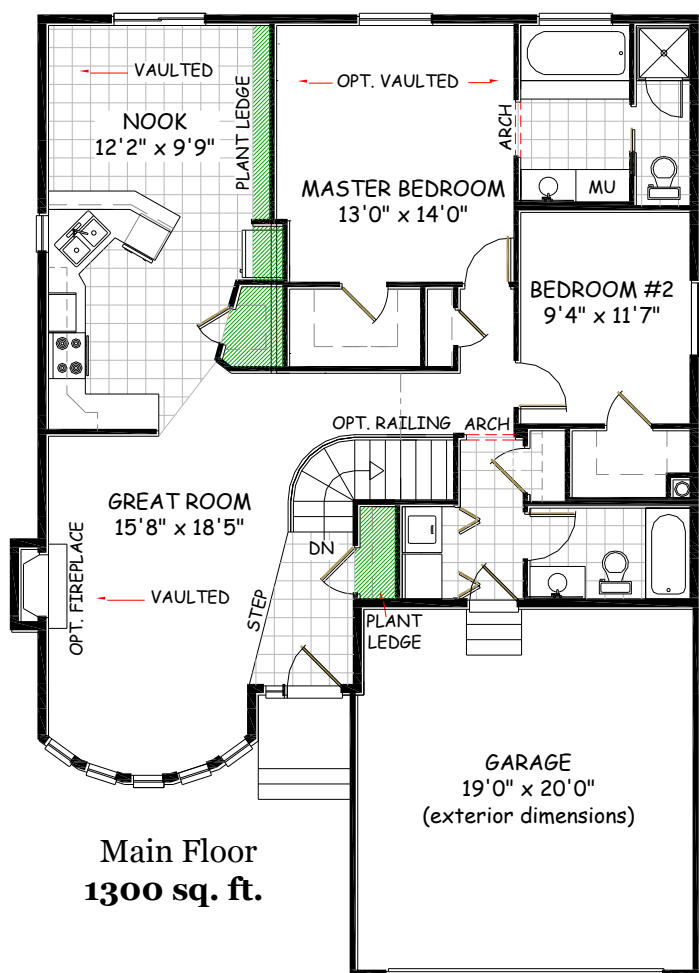

# DOUGLAS HOMES

MASTER BUILDER

## TALLAHASSEE 10

1300 sq. ft.

- Optional curved railings visible from foyer, kitchen and great room
- Dramatic vaulted ceilings in kitchen, nook and great room
- Generous plant ledges and arches add interest and detail
- Winner of a provincial Award of Excellence in 1999, a regional SAM Award in 2001, and national SAM Award in 2002