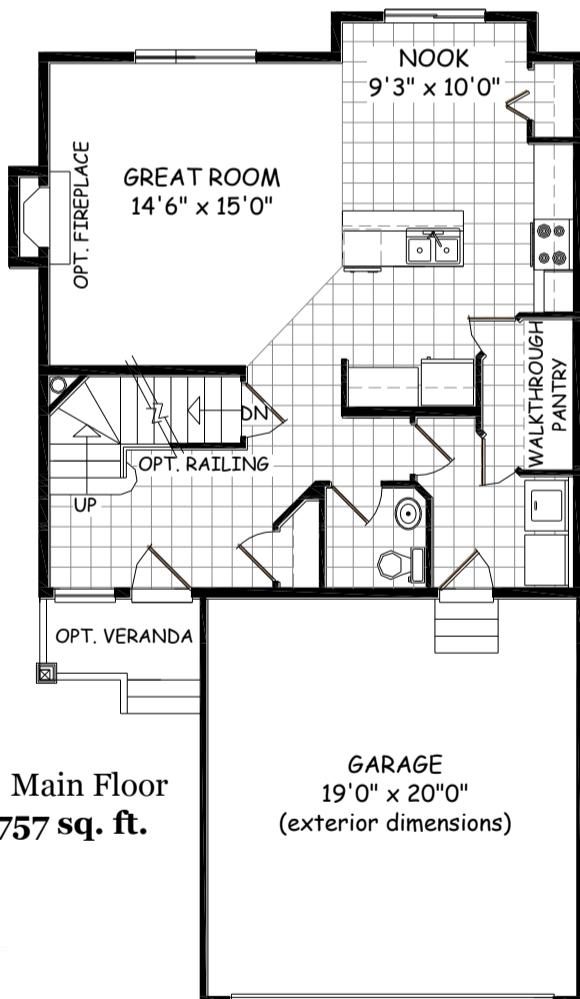

# DAYTONA BEACH 7

1449 sq. ft.

27.05-08.49

- Large master bedroom with ensuite and large walk-in closet
- Kitchen, nook and family room combine to create a great room effect
- Jack-and-Jill bathroom between bedrooms
- Large walk-through pantry