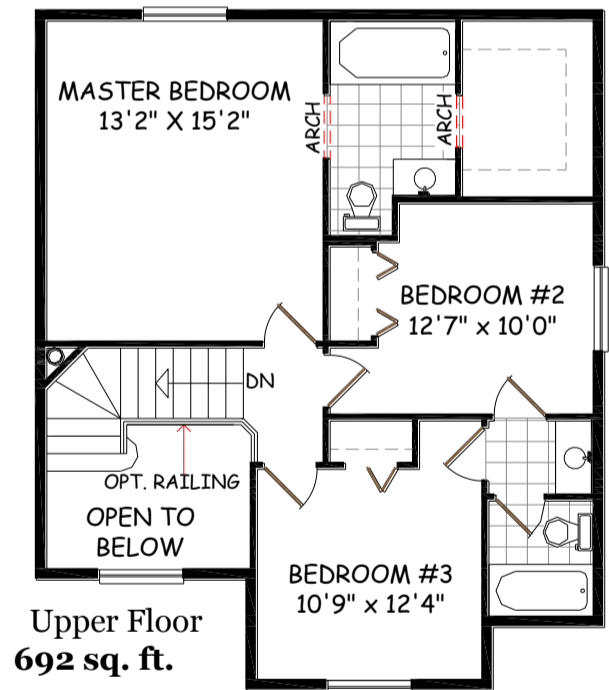

# DAYTONA BEACH 7

1449 sq. ft.

27.05-08.49

- Large master bedroom with ensuite and large walk-in closet
- Kitchen, nook and family room combine to create a great room effect
- Jack-and-Jill bathroom between bedrooms
- Large walk-through pantry